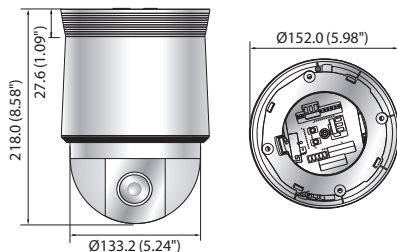

XNP-6320H/6320

2M 32x Network PTZ Dome Camera

Key Features

- Max. 2MP (1920 x 1080) resolution
- H.265, H.264, MJPEG codec support
- Multiple streaming, WiseStreamII support
- Day & Night (ICR), WDR (150dB)
- DIS with Built-in Gyro sensor
- Auto tracking, Intelligent video analytics
- Memory slot (Max. 512GB)
- IP66, IK10 (XNP-6320H), IK10 (XNP-6320 + SHP-3701H only)

Dimensions

Unit : mm (inch)

XNP-6320H

XNP-6320

Accessories (Optional)